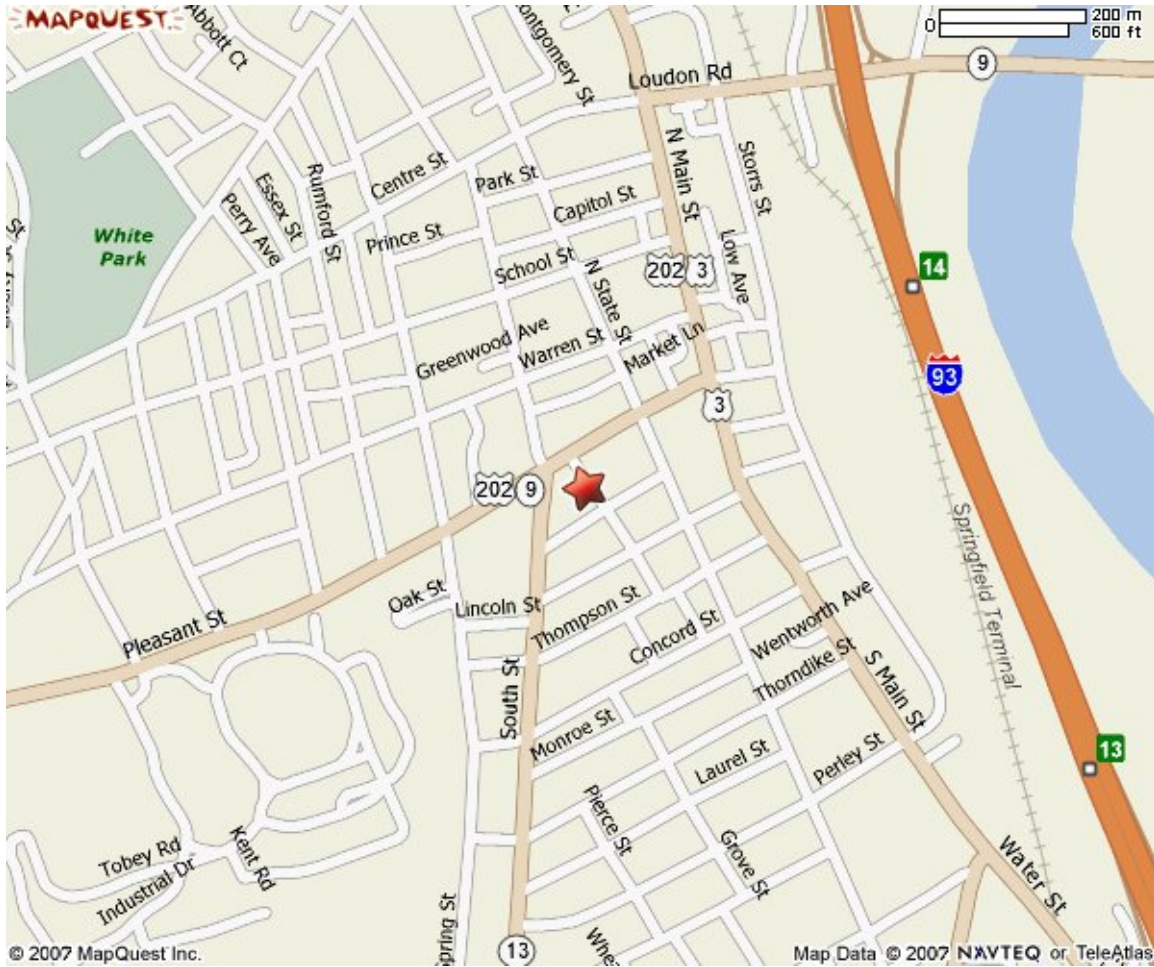

**Fellowship Housing Opportunities, Inc. Programs and Services
11 Chesley Street, Concord, NH 03301**

Directions

From the south: Take Route 93 north to exit 14 (State Offices/Loudon Road). Turn left onto Loudon Road (Route 9). Turn left onto North Main Street (Daniel Webster Highway/US 202). Turn right onto Pleasant Street (US 202). Turn left onto Chesley Street. 11 Chesley Street is on the left-hand side.

From the north: Take Route 93 south to exit 14 (State Offices/Loudon Road). Turn right onto Loudon Road (Route 9). Turn left onto North Main Street (Daniel Webster Highway/US 202) and proceed as above.

From the east: Take Route 4 west. Merge onto US 202 west/US 4 west toward Concord. Turn left onto North Main Street (Daniel Webster Highway/US 202) and proceed as above.

From the west: Take Route 9 to Route 89 south. Take exit 2 (Clinton Street/Route 13 north) toward Concord. Turn left onto South Street (Route 13). Bear right onto Pleasant Street (US 202). Turn right onto Chesley Street. 11 Chesley Street is on the left-hand side.