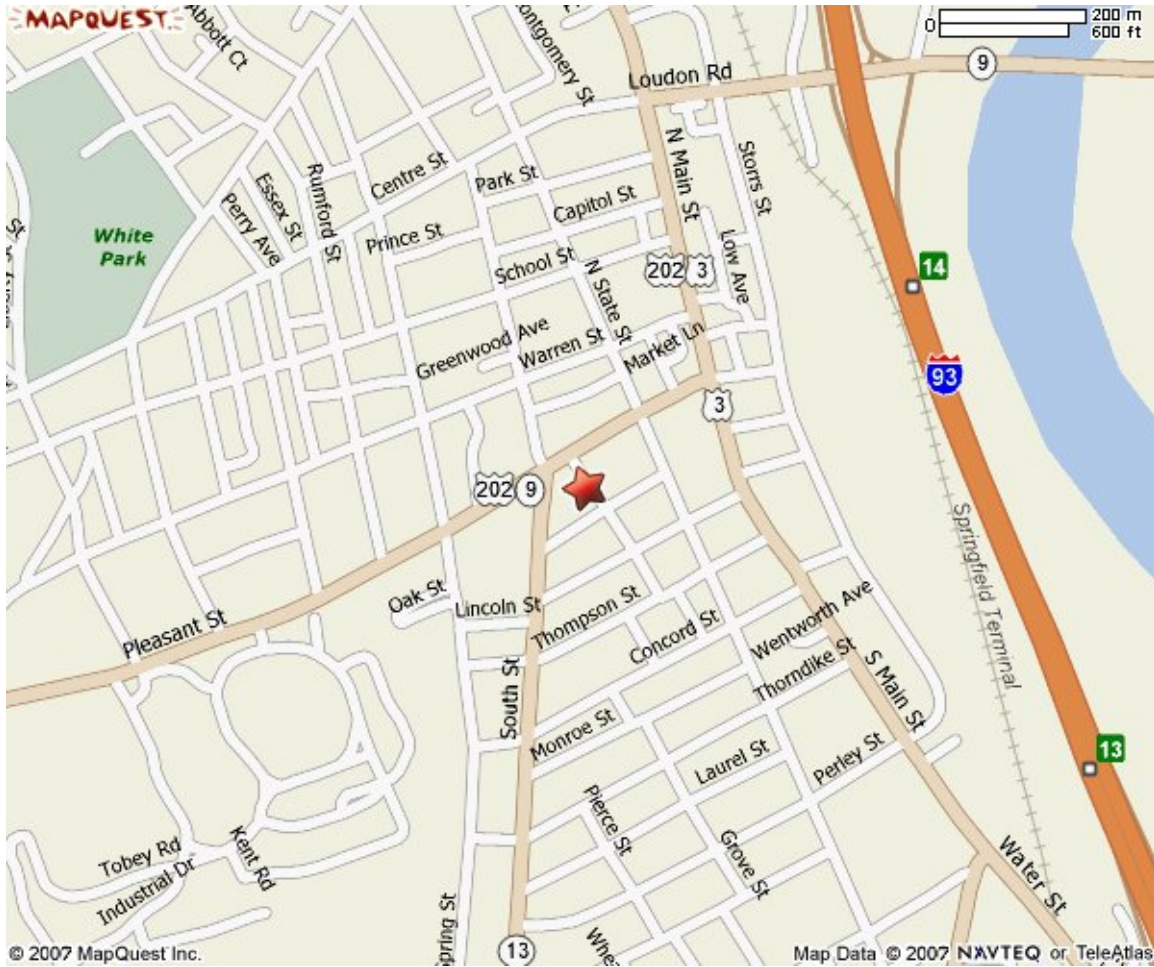

**Fellowship Housing Opportunities, Inc. Programs and Services  
11 Chesley Street, Concord, NH 03301**

**Directions**

**From the south:** Take Route 93 north to exit 14 (State Offices/Loudon Road). Turn left onto Loudon Road (Route 9). Turn left onto North Main Street (Daniel Webster Highway/US 202). Turn right onto Pleasant Street (US 202). Turn left onto Chesley Street. 11 Chesley Street is on the left-hand side.

**From the north:** Take Route 93 south to exit 14 (State Offices/Loudon Road). Turn right onto Loudon Road (Route 9). Turn left onto North Main Street (Daniel Webster Highway/US 202) and proceed as above.

**From the east:** Take Route 4 west. Merge onto US 202 west/US 4 west toward Concord. Turn left onto North Main Street (Daniel Webster Highway/US 202) and proceed as above.

**From the west:** Take Route 9 to Route 89 south. Take exit 2 (Clinton Street/Route 13 north) toward Concord. Turn left onto South Street (Route 13). Bear right onto Pleasant Street (US 202). Turn right onto Chesley Street. 11 Chesley Street is on the left-hand side.