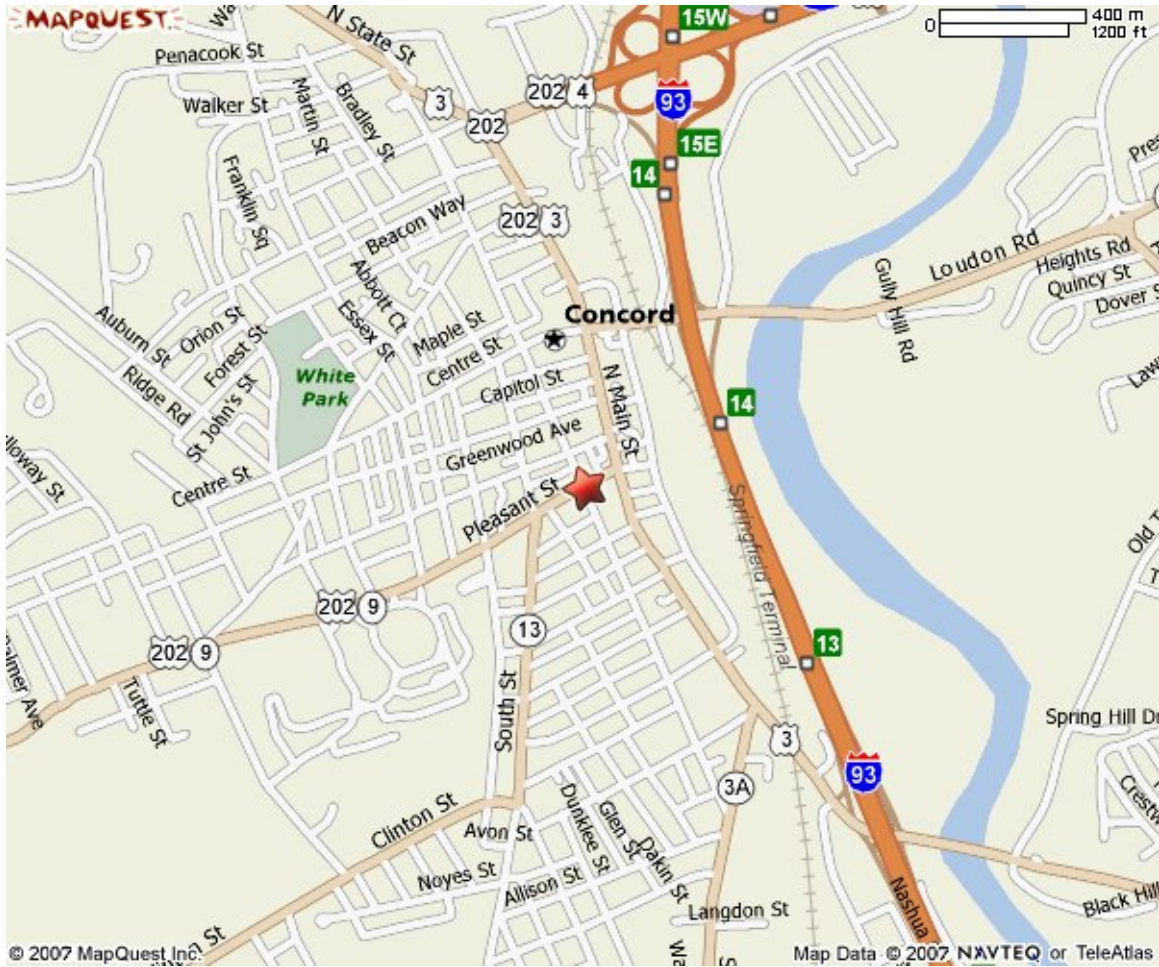

**Fellowship Housing Opportunities, Inc. Administrative Offices  
36 Pleasant Street, Concord, NH 03301**

**Directions**

**From the south:** Take Route 93 north to exit 14 (State Offices/Loudon Road). Turn left onto Loudon Road (Route 9). Turn left onto North Main Street (Daniel Webster Highway/US 202). Turn right onto Pleasant Street (US 202). 36 Pleasant Street is on the right at the first light, at the corner of South State Street.

**From the north:** Take Route 93 south to exit 14 (State Offices/Loudon Road). Turn right onto Loudon Road (Route 9). Turn left onto North Main Street (Daniel Webster Highway/US 202) and proceed as above.

**From the east:** Take Route 4 west. Merge onto US 202 west/US 4 west toward Concord. Turn left onto North Main Street (Daniel Webster Highway/US 202) and proceed as above.

**From the west:** Take Route 9 to Route 89 south. Take exit 2 (Clinton Street/Route 13 north) toward Concord. Turn left onto South Street (Route 13). Turn right onto Pleasant Street (US 202). 36 Pleasant Street is on the left, just after the traffic light at South State Street.